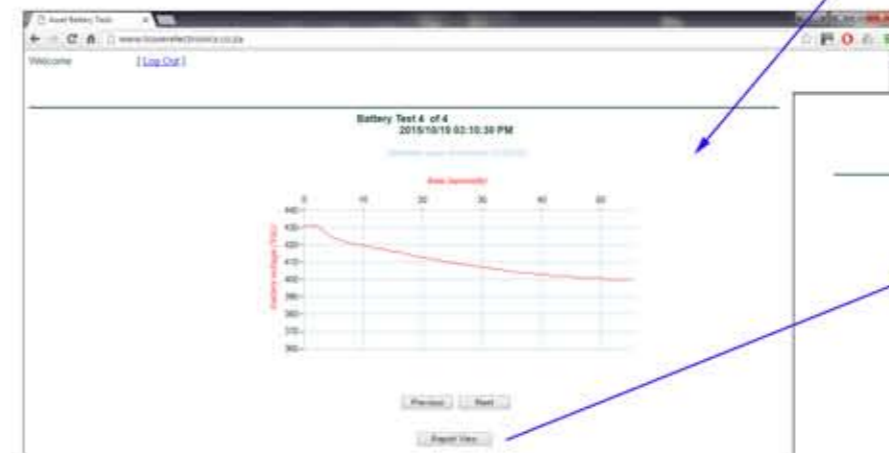

www.towerelectronics.co.za

Welcome [Log Out]

Asset ID	Customer	S/No	City	Address	Location	Model	Rating	Serviced	Battery	Alarm Count	Last Communication	Accepted					
41		7434/210514	Durban		Offices	Maxi T Special Short	10kVA	September 2015		0	2015/09/29 09:17:45 AM		history	analog	batt tests	ask snapshot	ask batt test
55		7879/190315	Durban		Office Storeroom	Maxi T Norm. Ex Tail	5kVA	October 2015	March 2015	0	2016/06/06 10:00:54 AM		history	analog	batt tests	ask snapshot	ask batt test